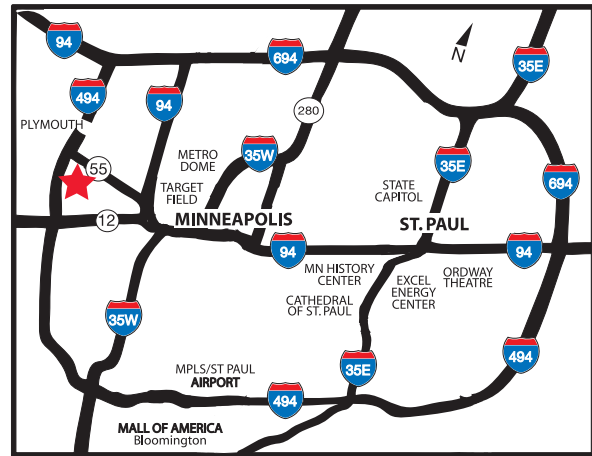

# PLYMOUTH, MINNESOTA

**PLUS**

## Kelly Inn

### NEARBY ATTRACTIONS:

- Plymouth Playhouse (Live theatre) - onsite
- Ridgedale Mall • Plymouth Ice Arena - 4 mi
- Wayzata Bay/Lake Minnetonka - 5 mi
- Downtown Minneapolis (Convention Center, Mall of America Field, Target Center, Minneapolis Institute of Art, Minnesota Opera) - 10 mi
- Baker Park Reserve/Lake Independence - 12 mi
- Mall of America - 18 mi
- Minneapolis/St. Paul International Airport - 20 mi
- Valley Fair Amusement Park • Beaver Mountain Waterpark - 25 mi
- Minnesota Zoo - 30 mi

Located off I-494 and Highway 55, Southeast Corner

**100%  
SMOKE  
FREE**